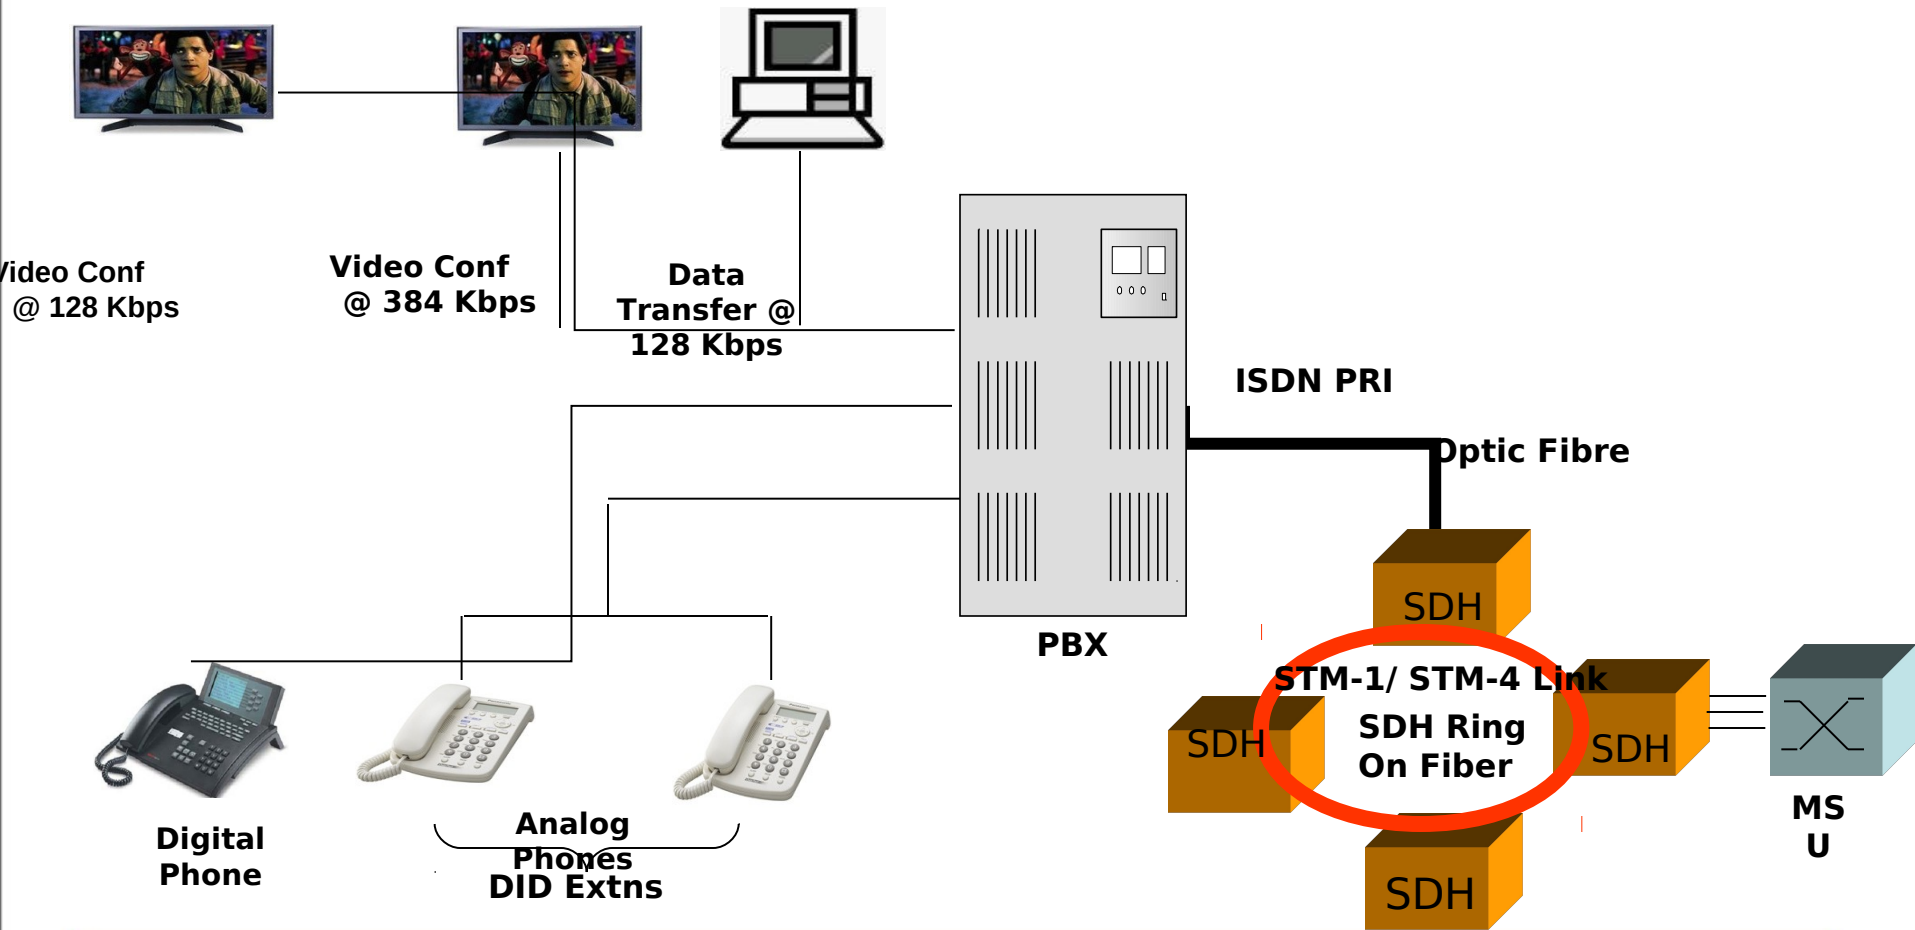

Presenting
Airtel Enterprise ISDN PRI
Solution .

Digital Connectivity for your Office

- 2 Mbps digital line
- Direct Inward Dialing - Direct Line for every user
- Reduced Call Holding time for your callers
- Capable of carrying voice, data & Video

PRI Service - Application Architecture

Features & Benefits

Features

Direct Inward
Dialing

Direct Outward
Dialing

Digital Trunks

Dynamic channels

Pilot Line Hunting

CLIP

Benefits

- Direct number for every extension
- Lesser load on telephone operators
- Call holding time reduced for your callers
- Time saving and convenience (No need to go through the operators)
- Confidentiality
- Faster Connectivity
- High speed data transfer
- No False Ring
- Reduced points of failure
- No need to dedicate channels for incoming / outgoing
- Dynamic allocation of channels based on the usage pattern
- Convenience for the callers to remember a single number
- Single number to remember for billing
- Identification of the caller based on the telephone number
- Extension wise outgoing CLIP