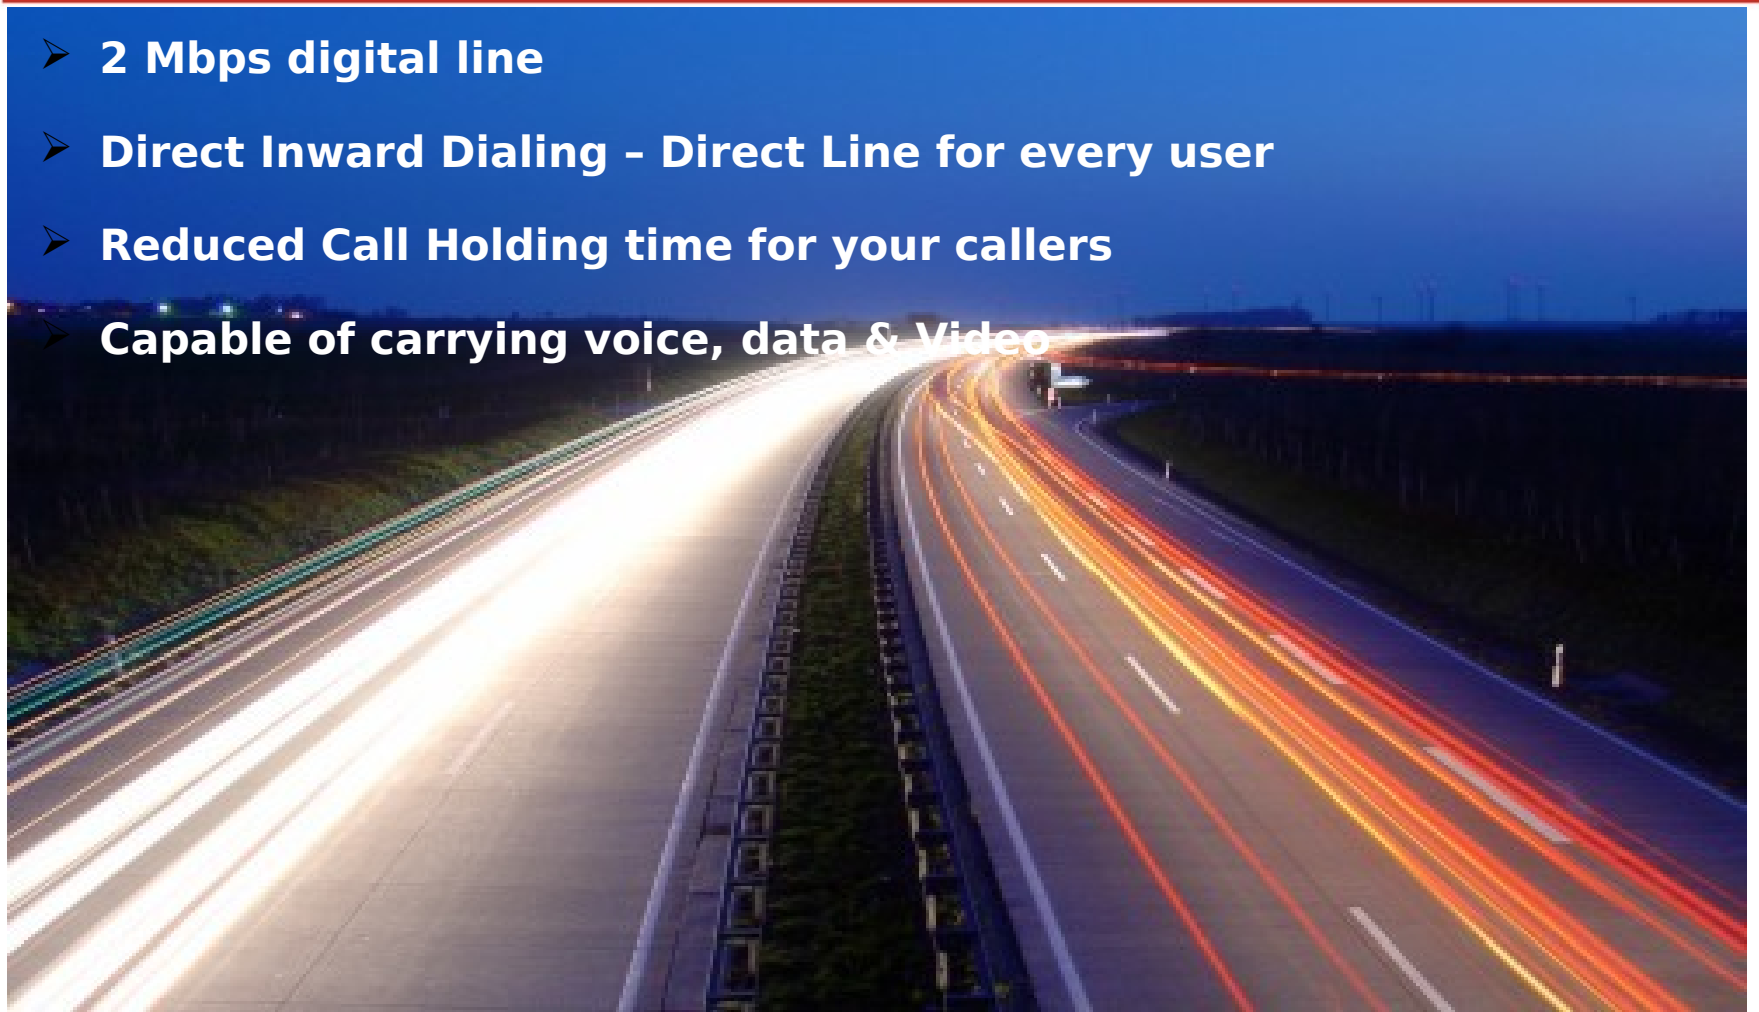

Presenting

*Airtel Enterprise ISDN PR Solution
for*

N C V CHARI CLINICAL LAB

Digital Connectivity for your Office

- 2 Mbps digital line
- Direct Inward Dialing - Direct Line for every user
- Reduced Call Holding time for your callers
- Capable of carrying voice, data & Video

CLIP

Benefits

- Direct number for every extension
- Lesser load on telephone operators
- Call holding time reduced for your callers
- Time saving and convenience (No need to go through the operators)
- Confidentiality
- Faster Connectivity
- High speed data transfer
- No False Ring
- Reduced points of failure
- No need to dedicate channels for incoming / outgoing
- Dynamic allocation of channels based on the usage pattern
- Convenience for the callers to remember a single number
- Single number to remember for billing
- Identification of the caller based on the telephone number
- Extension wise outgoing CLIP