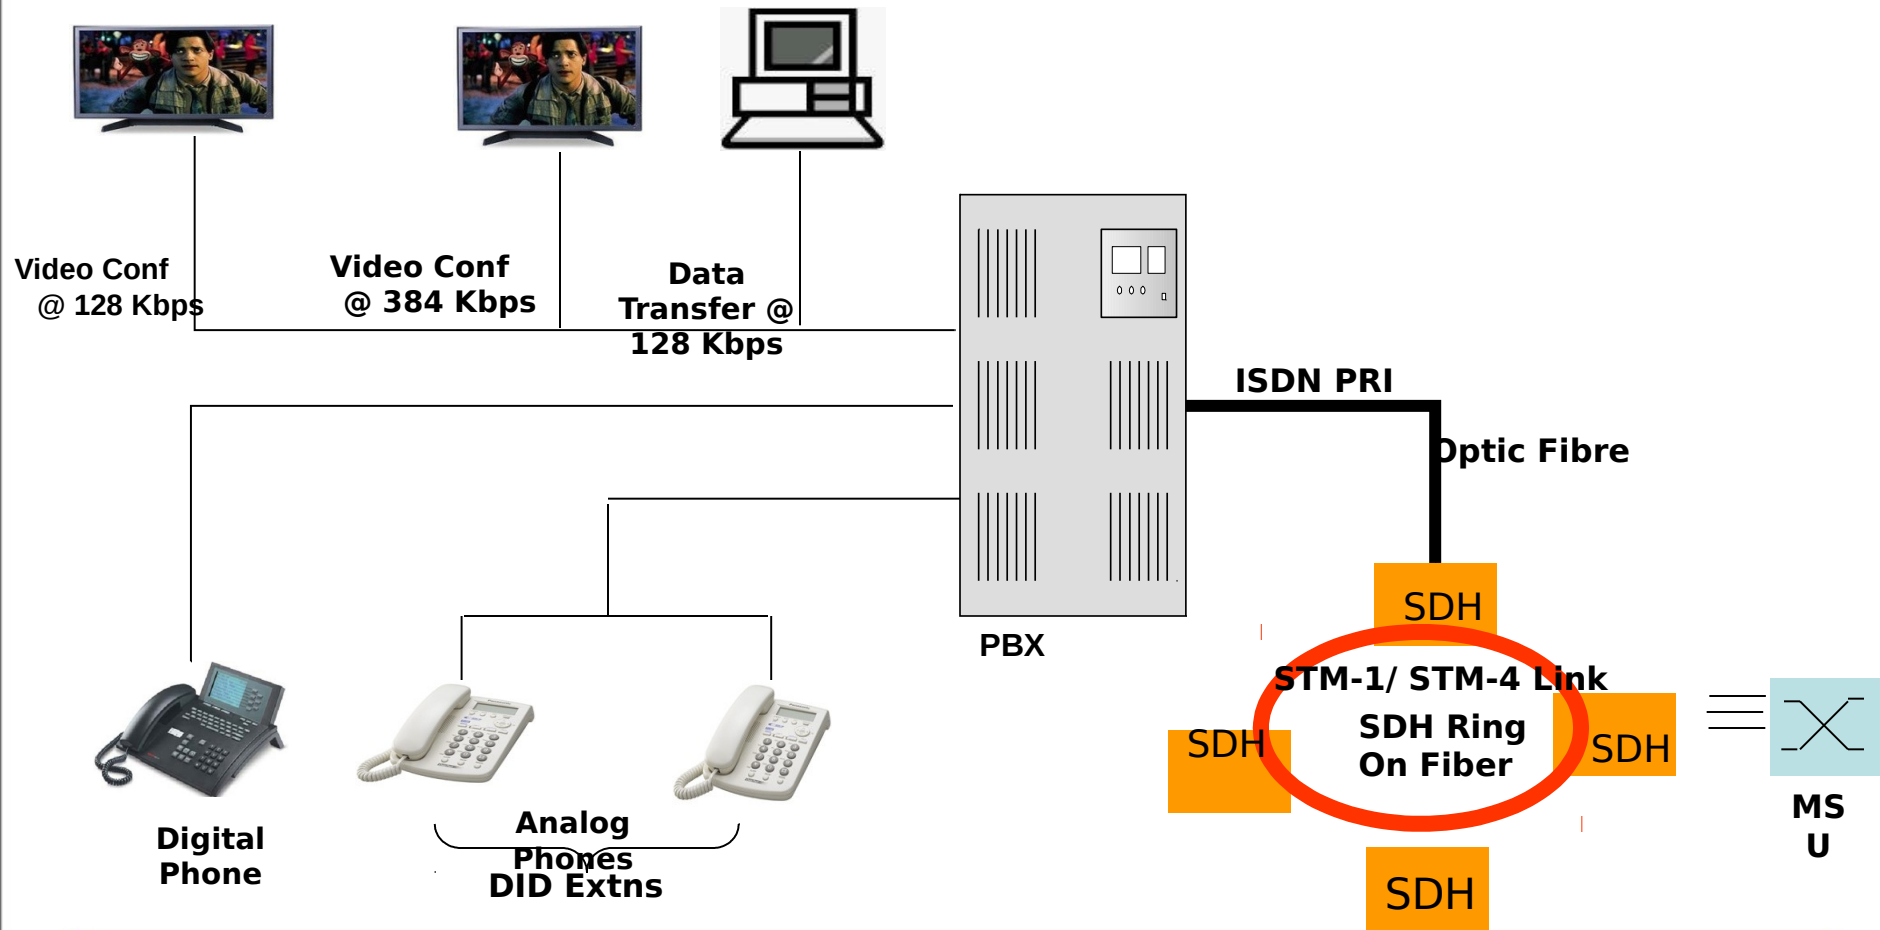

Presenting

*Airtel Enterprise ISDN PR Solution
for*

N C V CHARI CLINICAL LAB

Digital Connectivity for your Office

- 2 Mbps digital line
- Direct Inward Dialing - Direct Line for every user
- Reduced Call Holding time for your callers
- Capable of carrying voice, data & Video

PRI Service - Application Architecture

Features & Benefits

Features

Direct Inward
Dialing

Direct Outward
Dialing

Digital Trunks

Dynamic channels

Pilot Line Hunting

CLIP

Benefits

- Direct number for every extension
- Lesser load on telephone operators
- Call holding time reduced for your callers
- Time saving and convenience (No need to go through the operators)
- Confidentiality
- Faster Connectivity
- High speed data transfer
- No False Ring
- Reduced points of failure
- No need to dedicate channels for incoming / outgoing
- Dynamic allocation of channels based on the usage pattern
- Convenience for the callers to remember a single number
- Single number to remember for billing
- Identification of the caller based on the telephone number
- Extension wise outgoing CLIP

Benefits - Simplified Implementation

Lesser faults, Higher uptime

**Analog
Lines**

ISDN PRI

Special Offer for N C V CHARI CLINICAL LAB

- **Single line 30 channel PRI**
- **No Extra Charges for Centrex**
- **Pay as Per Use Tariff Plan for PRI lines**
- **SINGLE PILOT NUMBER for *N C V CHARI CLINICAL LAB***
- **with 16 extensions and PRI card, KTS , 10 Instrument (Phone) and Modem will be provided by Bharti Airtel Ltd.**